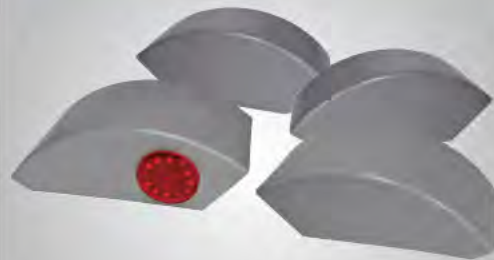

Auxiliary Lights & Other Accessories

- Housing: Aluminium
- Size: 95×66×99mm

- Housing: Aluminium
- Size: 95×66×99mm

- Housing: Aluminium
- Wattage: 50W
- Size: 100×40×21mm
- Load Matching: Turn Signal Lights

- Housing: Aluminium
- Wattage: 200W
- Size: 165×60×30mm
- Load Matching: Tail & Signal Light

- Housing: Aluminium
- Wattage: 300W
- Size: 165×60×30mm
- Load Matching: Tail & Signal & Brake & Backup Lights

TOP COVER

Wiring

- 트레일러 메인배선 주문제작
- 현대 엑시언트 1톤 / 3.5톤 / 5톤 / 11톤
- 대우 프리마 3.5톤 / 4톤 / 5톤 / 11톤
- 현대 파비스 5톤 / 11톤
- 파비스 감지센서 연결배선
- 파비스 후방카메라 연결배선
- 타이코 7핀 연결배선 (수입 데루등 연장배선)
- 현대 엑시언트 후방 카메라 배선

- 대우 후방 카메라 배선
- 현대 데루등 연장선
- 현대 넘버등 배선
- 대우 메인 연장선
- 대우 넘버등 배선
- 봉고3, 포터2 넘버등 배선
- 봉고3, 포터2 데루등 연장선